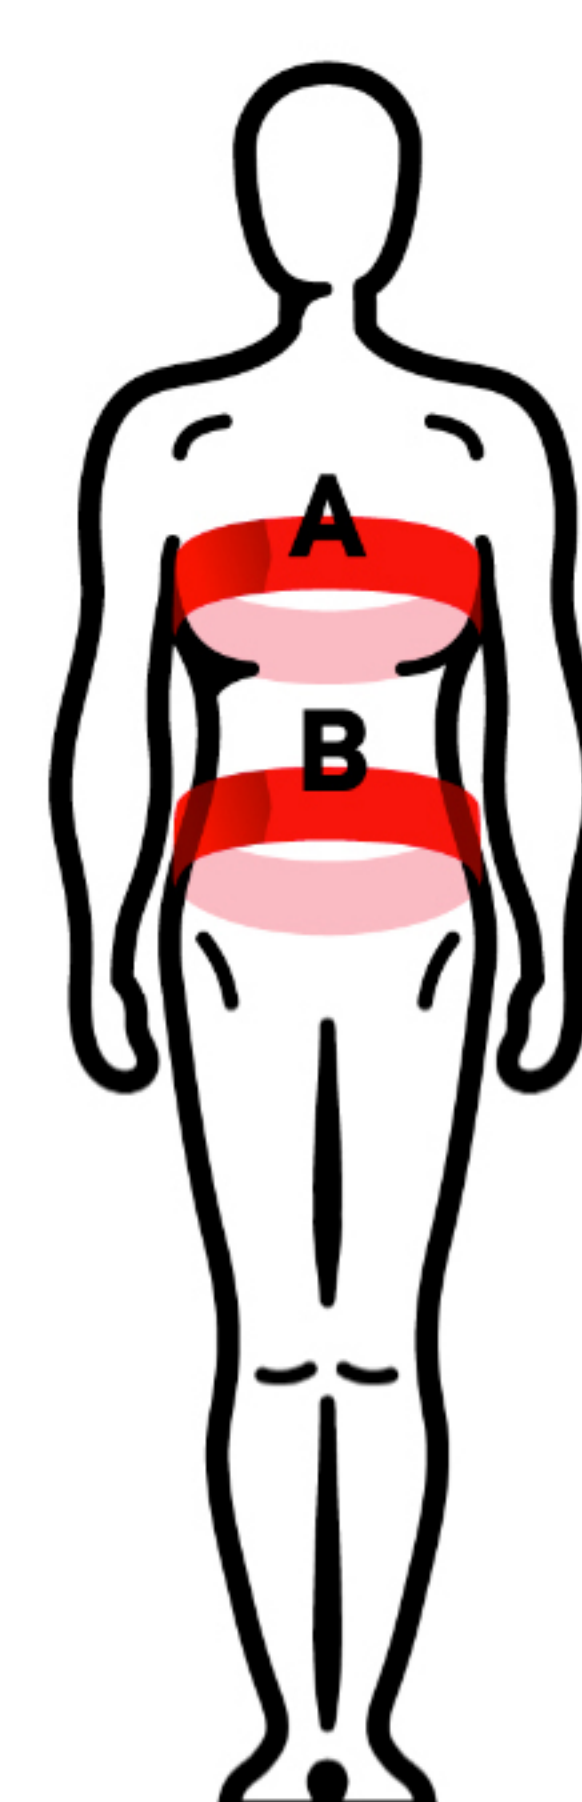

SIZE GUIDE

JACKETS

MEN	A	Chest size in cm	81-84	85-88	89-92	93-96	97-100	101-104	105-108	109-112	113-116	117-120	121-124	125-128	129-132	133-136
		Universal size	S		M		L		XL		2XL		3XL		4XL	
		Size EU	34	36	38	40	42	44	46	48	50	52	54	56	58	60
		Size UK / US	38		40		42		44		46		48		50	
		Top suit size	42	44	46	48	50	52	54	56	58	60	62	64	66	69

WOMEN	A	Chest size in cm	81-84	85-88	89-92	93-96	97-100	101-104	105-108	109-112	113-116	117-120	121-124	
		Universal size	S		M		L		XL		2XL		3XL	
		Size EU	36	38	40	42	44	46	48	50	52	54	56	
		Size UK	10	12	14	16	18	20						
		Size US	2	4	6	8	10	12						

ATTENTION

Measurements to be taken on the skin: do not foresee ease, we foresee for you.

GLOVES

To choose your motorcycle gloves, take a tape measure. Without tightening it is necessary to measure your turn of hand, that is to say, the turn of the palm without the thumb. Then refer to the table of correspondence below.